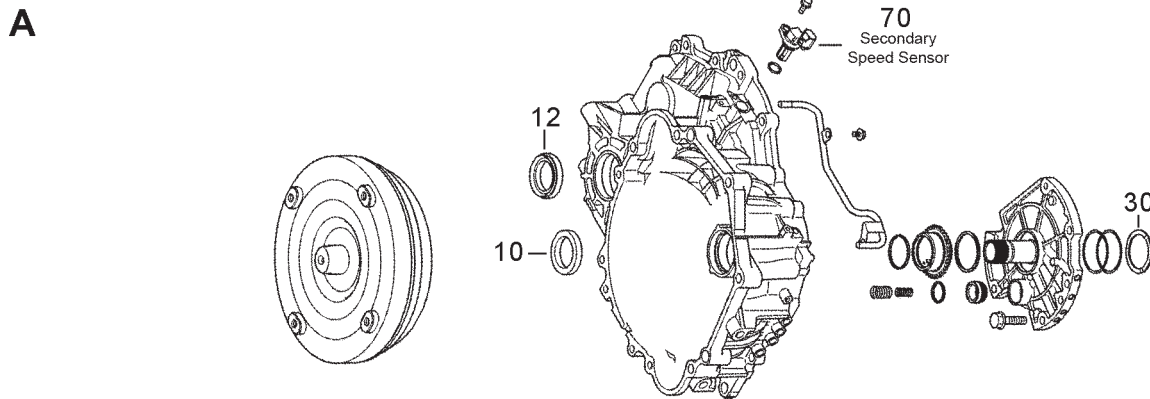

Mitsubishi F1C1, F1C2, W1C1

FWD & AWD CVT

BELLOUSING & CONVERTER SUPPORT

FORWARD CLUTCH & INPUT SHAFT

REVERSE BRAKE

Mitsubishi F1C1, F1C2, W1C1 FWD & AWD CVT

ILL
NO. DESCRIPTION YEARS QTY PART NO

OVERHAUL KITS

Kit Overhaul Kit F1C1, F1C2, W1C1..... 01-ON 1 C11000K

GASKETS

NI Pan Gasket..... 01-ON 1 C11100

SEALS

10A Input Shaft Seal
43 x 60 x 9.00mm..... 01-ON 1 18200
12A Axle Seal Converter Side
41 x 61.30 x 8.90mm..... 01-ON 1 20210
13D Axle Seal Differential Side
41 x 61.30 x 8.90mm..... 01-ON 1 20210

PRESSURE PLATES

26B Forward Clutch Pressure Plate
118.25mm ID x 3.00mm x 20T 01-ON 1 C11390
27C Reverse Clutch Apply Plate
126.25mm ID x 1.60mm x 15T 01-ON 1 C11392
28C Reverse Clutch Pressure Plate
126.25mm ID x 3.00mm x 15T 01-ON 1 C11393

ILL
NO. DESCRIPTION YEARS QTY PART NO

THRUST WASHERS & BEARINGS

30A Pump to Forward
Drum Washer 2.00mm 01-ON 1 C11460A
NI Bearing 45 x 85 x 19mm 01-ON 1 C11490
NI Bearing 30 x 55 x 15mm 01-ON 1 C11492
NI Bearing 45 x 89.95 x 20mm 01-ON 1 C11494