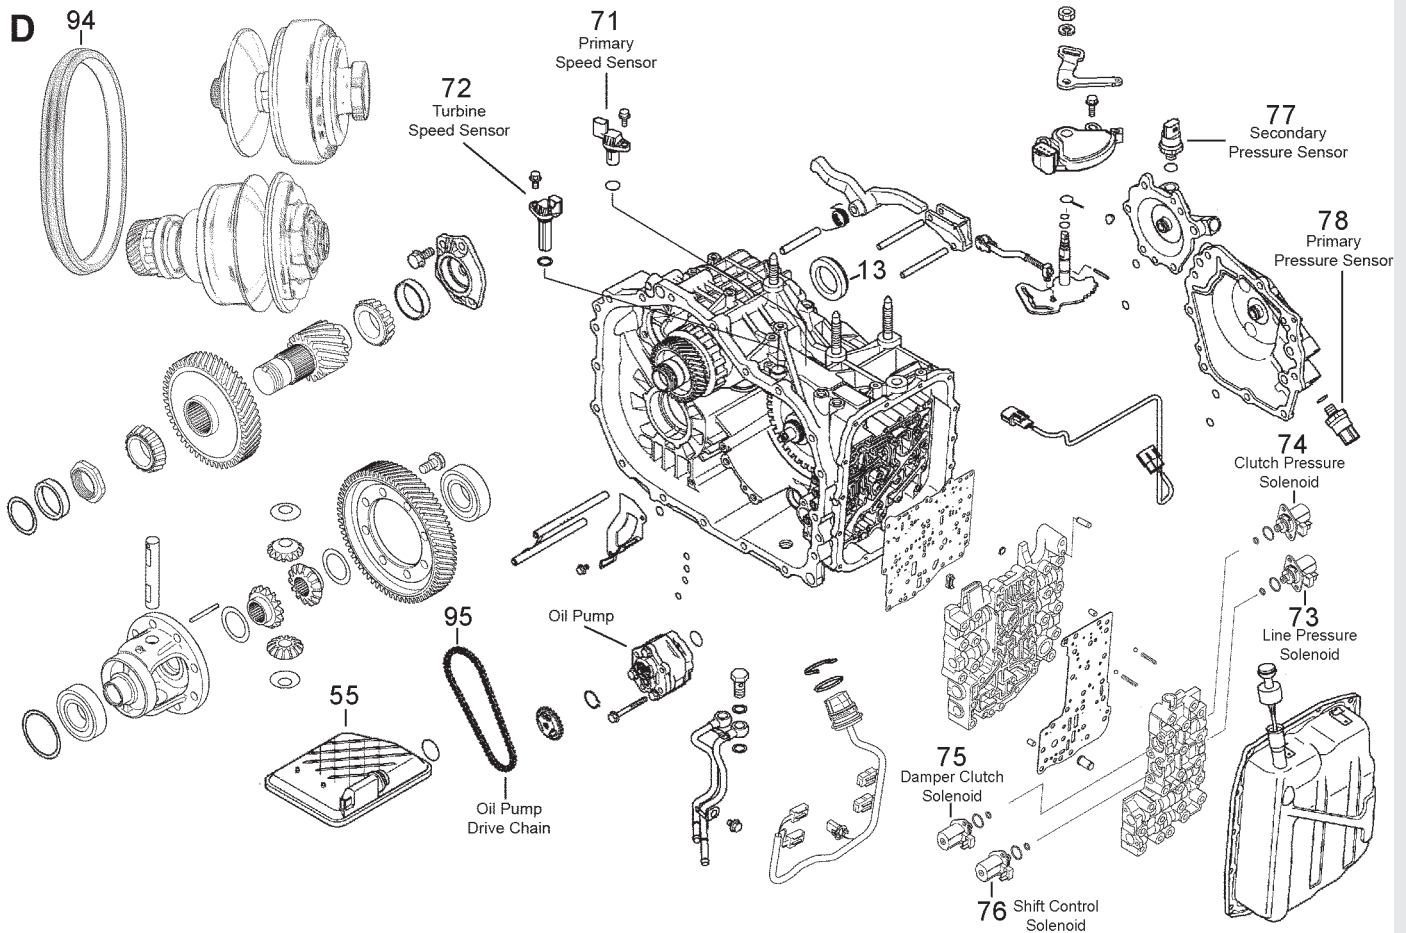

REVERSE BRAKE